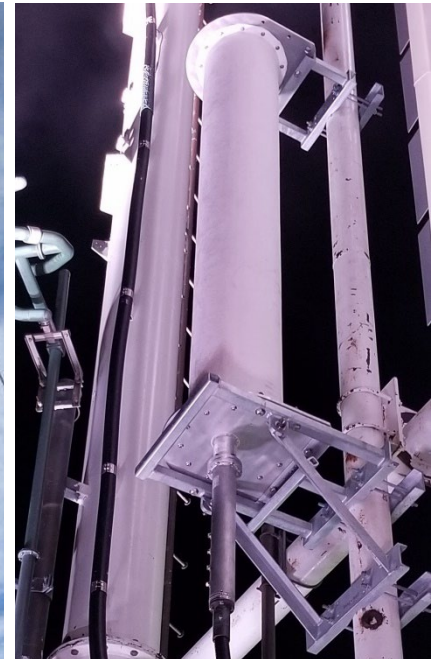

Broadcast Coaxial Slot Antenna

Custom and Standard AZ Patterns

UHF and VHF

Side or Top Mount

4 to 24 Bay Elevations

Horizontal, Elliptical or Circular

Slot Cover or Full Radome

Pressurized Option

Single or Multi Channel

>1.08 VSWR

**DIN 7/16, 7/8EIA to 6-1/8EIA
Input**

Standard Azimuth and Elevation Patterns

Omnioid

Wide Cardioid

Narrow Cardioid

Peanut