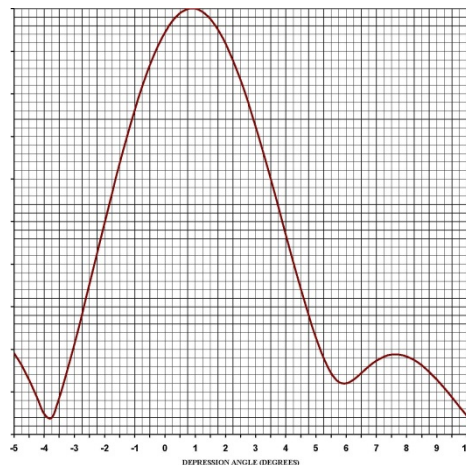

Standard Azimuth and Elevation Patterns

12 Bay