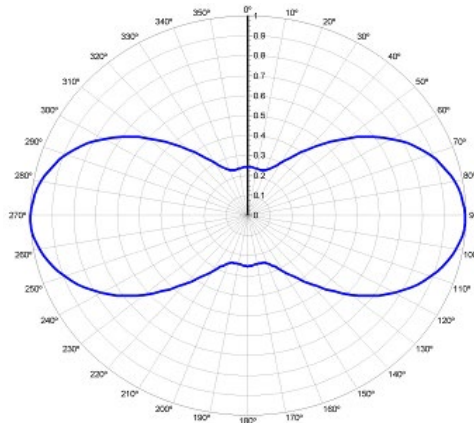

Single or Multi Channel

>1.08 VSWR

**DIN 7/16, 7/8EIA to 6-1/8EIA
Input**

Standard Azimuth and Elevation Patterns

Omnioid

Wide Cardioid

Narrow Cardioid

Peanut

8 Bay

12 Bay