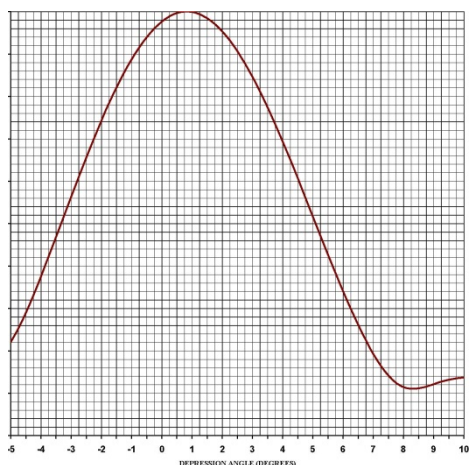

Single or Multi Channel

>1.08 VSWR

**DIN 7/16, 7/8EIA to 6-1/8EIA
Input**

Standard Azimuth and Elevation Patterns

Omnioid

Wide Cardioid

Narrow Cardioid

Peanut