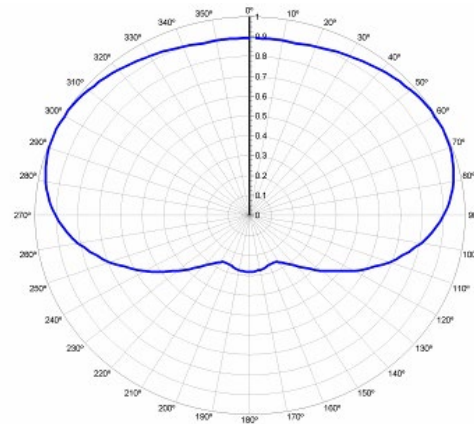

Single or Multi Channel

>1.08 VSWR

**DIN 7/16, 7/8EIA to 6-1/8EIA
Input**

Standard Azimuth and Elevation Patterns

Omnioid

Wide Cardioid

Narrow Cardioid

Peanut

8 Bay

12 Bay