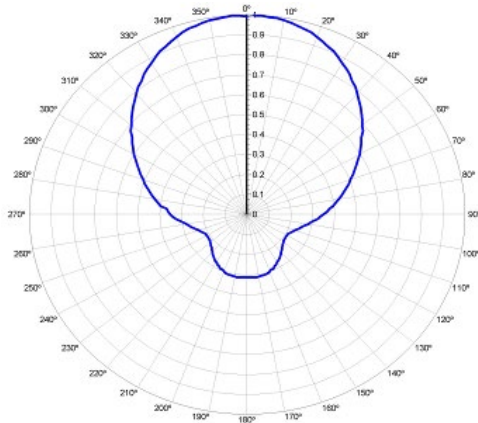

Single or Multi Channel

>1.08 VSWR

**DIN 7/16, 7/8EIA to 6-1/8EIA
Input**

Standard Azimuth and Elevation Patterns

Omnioid

Wide Cardioid

Narrow Cardioid

Peanut