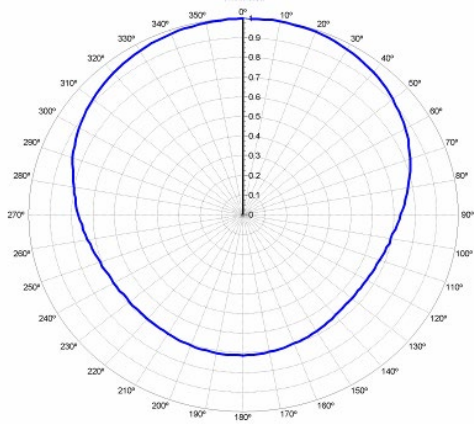

Broadcast Coaxial Slot Antenna

Custom and Standard AZ Patterns

UHF and VHF

Side or Top Mount

4 to 24 Bay Elevations

Horizontal, Elliptical or Circular

Slot Cover or Full Radome

Pressurized Option

Single or Multi Channel

>1.08 VSWR

**DIN 7/16, 7/8EIA to 6-1/8EIA
Input**

Standard Azimuth and Elevation Patterns

Omnioid

Wide Cardioid

Narrow Cardioid

Peanut

8 Bay

12 Bay